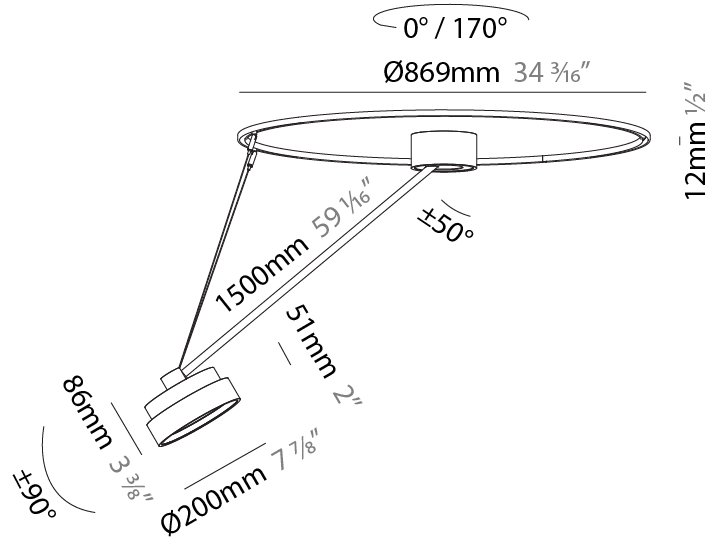

GENERAL

Series: Sign Diva Dancer
Subseries: Sign Diva Dancer
Brand: Prolicht
Division: Architectural
Mounting Type: Suspension
Mounting Location: Ceiling
Subcategory: Pendant

PHYSICAL

Shape: Round
Diameter (mm): 200
Diameter (in): 7 7/8
Height (mm): 1620
Height (in): 63 3/4
Light Distribution: Adjustable / Direct
Weight (kg): 3
Weight (lbs): 6.6
Diffuser: PMMA - Opal / Micro-Prism / Sparkling Secret / Vintage Industrial
Fixture Finish: SSR / BKV / CWI / CRY / HAB / LAG / UFT / ITA / RUA / RUR / MIC / FTG / MYG / TWT / LOD / PUS / FRO / FUP / KIA / POP / BLS / SPG / MEY / GOH / GUM / CHC / COM / ABZ / JAG / OBR / MOS / ROR
Fixture Material: Extruded Aluminum / Steel

ELECTRICAL

Lamp Type: LED (Zhaga Standard)
Input Wattage (W): 12.1
Total Output Wattage (W): 11
Dimming: Tri-Mode (Non-Dimming and Phase Dimming (120Vac only) and 0-10V Dimming)
Driver Included: Yes
Driver Location: Integrated
Driver Type: Constant Current - Universal
Driver Class: Class 2
Input Voltage (V): 120 - 277
Constant Current (MA): 350

LED

Color Temperature (°K): 2700 / 3000 / 3500 / 4000
Max. Delivered Lumen (lm): 836 / 895 / 903 / 921
Nominal Lumen (lm): 1280 / 1370 / 1382 / 1410
CRI: >90 CRI
Lamp Life (hrs): 50000

OPTICAL

Adjustability: Rotational Canopy 170°; Tilting Canopy ±50°; Tilting Head ±90°

RATINGS AND CERTIFICATIONS

Certified By: Certified for North American Standards
IP rating: IP20