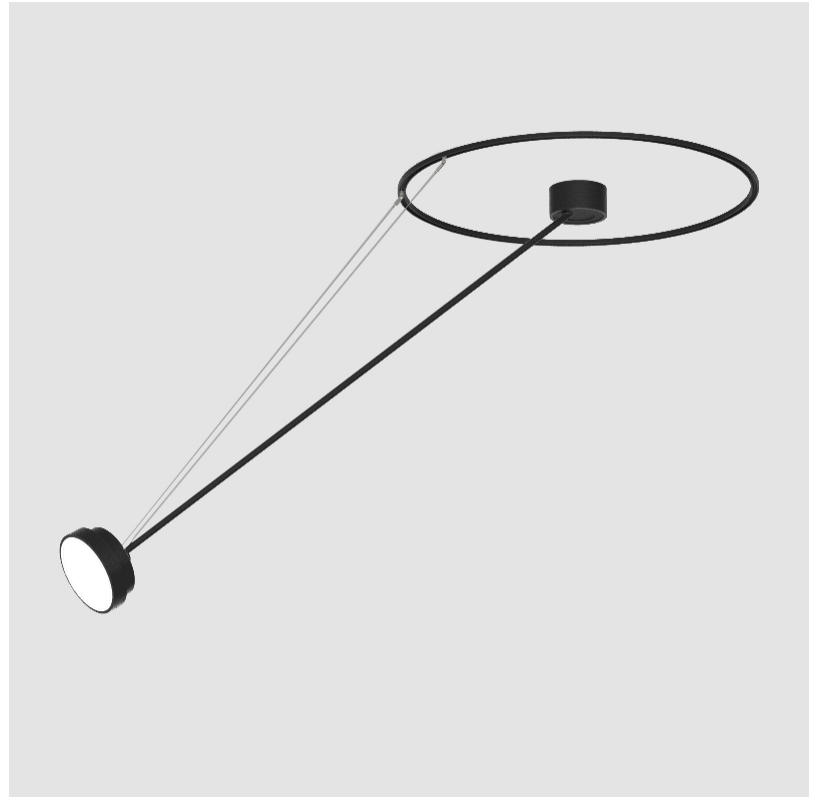

GENERAL

Series: Sign Diva Dancer
Subseries: Sign Diva Dancer
Brand: Prolicht
Division: Architectural
Mounting Type: Suspension
Mounting Location: Ceiling
Subcategory: Pendant

PHYSICAL

Shape: Round
Diameter (mm): 200
Diameter (in): 7 7/8
Height (mm): 1620
Height (in): 63 3/4
Light Distribution: Adjustable / Direct
Weight (kg): 3
Weight (lbs): 6.6
Diffuser: PMMA - Opal / Micro-Prism / Sparkling Secret / Vintage Industrial
Fixture Finish: SSR / BKV / CWI / CRY / HAB / LAG / UFT / ITA / RUA / RUR / MIC / FTG / MYG / TWT / LOD / PUS / FRO / FUP / KIA / POP / BLS / SPG / MEY / GOH / GUM / CHC / COM / ABZ / JAG / OBR / MOS / ROR
Fixture Material: Extruded Aluminum / Steel

ELECTRICAL

Lamp Type: LED (Zhaga Standard)
Input Wattage (W): 12.1
Total Output Wattage (W): 11
Dimming: Tri-Mode (Non-Dimming and Phase Dimming (120Vac only) and 0-10V Dimming)
Driver Included: Yes
Driver Location: Integrated
Driver Type: Constant Current - Universal
Driver Class: Class 2
Input Voltage (V): 120 - 277
Constant Current (MA): 350

LED

Color Temperature (°K): 2700 / 3000 / 3500 / 4000
Max. Delivered Lumen (lm): 836 / 895 / 903 / 921
Nominal Lumen (lm): 1280 / 1370 / 1382 / 1410
CRI: >90 CRI
Lamp Life (hrs): 50000

OPTICAL

Adjustability: Rotational Canopy 170°; Tilting Canopy ±50°; Tilting Head ±90°

RATINGS AND CERTIFICATIONS

Certified By: Certified for North American Standards
IP rating: IP20