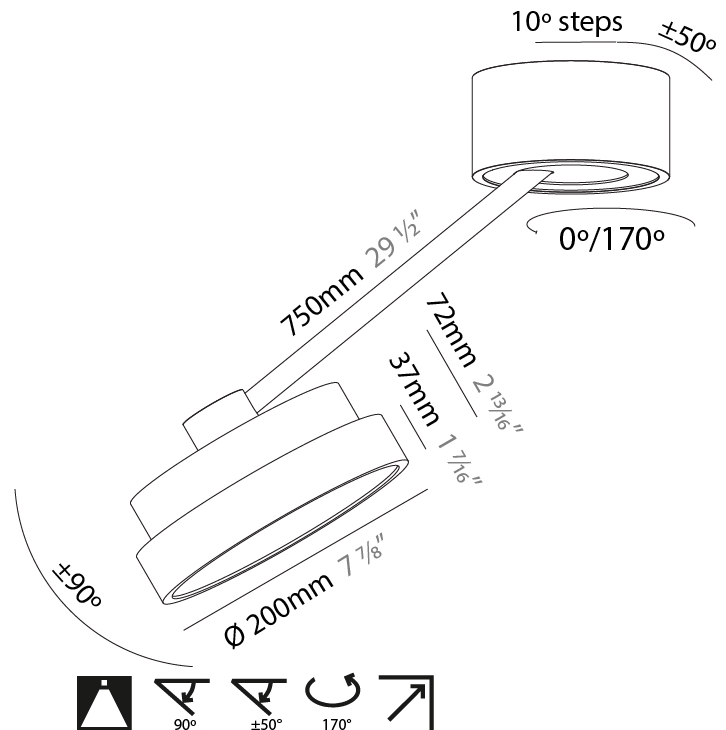

GENERAL

Series: Sign Diva Dancer
Subseries: Sign Diva Dancer Korona
Brand: Prolicht
Division: Architectural
Mounting Type: Suspension
Mounting Location: Ceiling
Subcategory: Pendant

PHYSICAL

Shape: Round
Diameter (mm): 200
Diameter (in): 7 7/8
Height (mm): 870
Depth (mm): 86
Height (in): 34 1/4
Depth (in): 3 3/8
Light Distribution: Adjustable / Direct
Weight (kg): 2.09
Weight (lbs): 4.607

Diffuser: PMMA - Opal / Micro-Prism / Sparkling Secret / Vintage Industrial

Fixture Finish: SSR / BKV / CWI / CRY / HAB / LAG / UFT / ITA / RUA / RUR / MIC / FTG / MYG / TWT / LOD / PUS / FRO / FUP / KIA / POP / BLS / SPG / MEY / GOH / GUM / CHC / COM / ABZ / JAG / OBR / MOS / ROR

Fixture Material: Extruded Aluminum / Steel

ELECTRICAL

Lamp Type: LED (Zhaga Standard)
Input Wattage (W): 11
Total Output Wattage (W): 10
Dimming: Tri-Mode (Non-Dimming and Phase Dimming (120Vac only) and 0-10V Dimming)
Driver Included: Yes
Driver Location: Integrated
Driver Type: Constant Current - Universal
Driver Class: Class 2
Input Voltage (V): 120 - 277
Constant Current (MA): 350

LED

Color Temperature (*K): 2700 / 3000 / 3500 / 4000
Max. Delivered Lumen (lm): 860 / 1080 / 1088 / 1110
CRI: >90 CRI
Lamp Life (hrs): 50000

OPTICAL

Adjustability: Rotational Canopy 170°; Tilting Canopy ±50°; Tilting Head ±90°

RATINGS AND CERTIFICATIONS

Certified By: Certified for North American Standards
IP rating: IP20