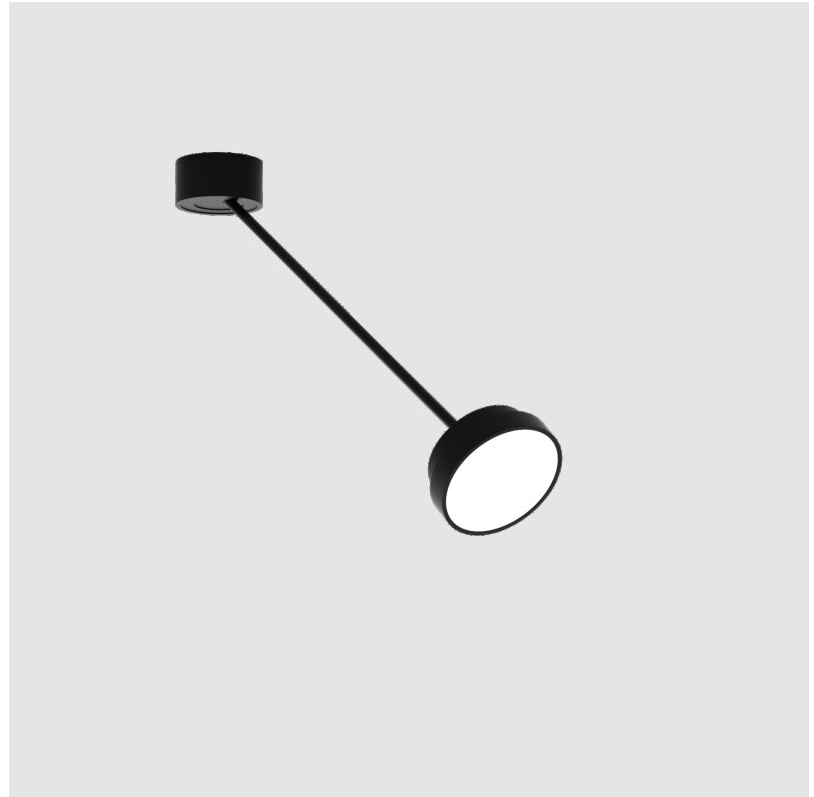

PHYSICAL

Shape: Round
Diameter (mm): 200
Diameter (in): 7 7/8
Height (mm): 72
Height (in): 2 13/16
Max. Overall Height (mm): 870
Max. Overall Height (in): 34 1/4
Extension (mm): 750
Extension (in): 29 1/2
Light Distribution: Adjustable / Direct
Weight (kg): 1.999
Weight (lbs): 4.407
Diffuser: PMMA - Opal / Micro-Prism / Sparkling Secret / Vintage Industrial
Fixture Finish: SSR / BKV / CWI / CRY / HAB / LAG / UFT / ITA / RUA / RUR / MIC / FTG / MYG / TWT / LOD / PUS / FRO / FUP / KIA / POP / BLS / SPG / MEY / GOH / GUM / CHC / COM / ABZ / JAG / OBR / MOS / ROR
Fixture Material: Extruded Aluminum / Steel

ELECTRICAL

Lamp Type: LED (Zhaga Standard)
Input Wattage (W): 10
Dimming: Tri-Mode (Non-Dimming and Phase Dimming (120Vac only) and 0-10V Dimming)
Driver Included: Yes
Driver Location: Integrated
Driver Type: Constant Current - Universal
Driver Class: Class 2
Input Voltage (V): 120 - 277
Constant Current (MA): 350

LED

Color Temperature (*K): 2700 / 3000 / 3500 / 4000
Max. Delivered Lumen (lm): 776 / 830 / 837 / 854
Nominal Lumen (lm): 1280 / 1370 / 1382 / 1410
CRI: >90 CRI
Lamp Life (hrs): 50000

OPTICAL

Adjustability: Rotational Canopy 170°; Tilting Canopy ±50°; Tilting Head ±90°

RATINGS AND CERTIFICATIONS

Certified By: Certified for North American Standards
IP rating: IP20