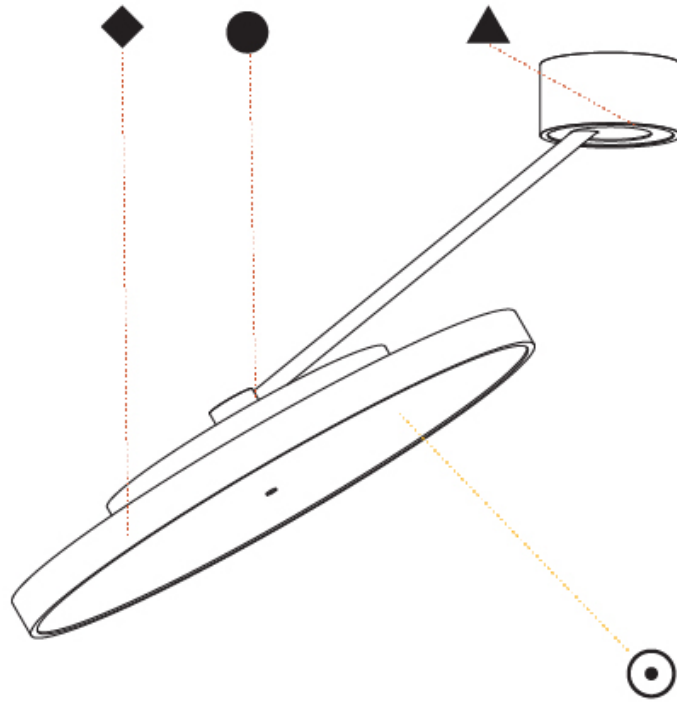

RATINGS AND CERTIFICATIONS

Certified By: Certified for North American Standards
IP rating: IP20

SIGN DIVA DANCER SUSPENSION

A300041-

PROJECT
TYPE
SPECIFIER
QUANTITY
DATE

A

SIGN DIVA DANCER KORONA SUSPENSION