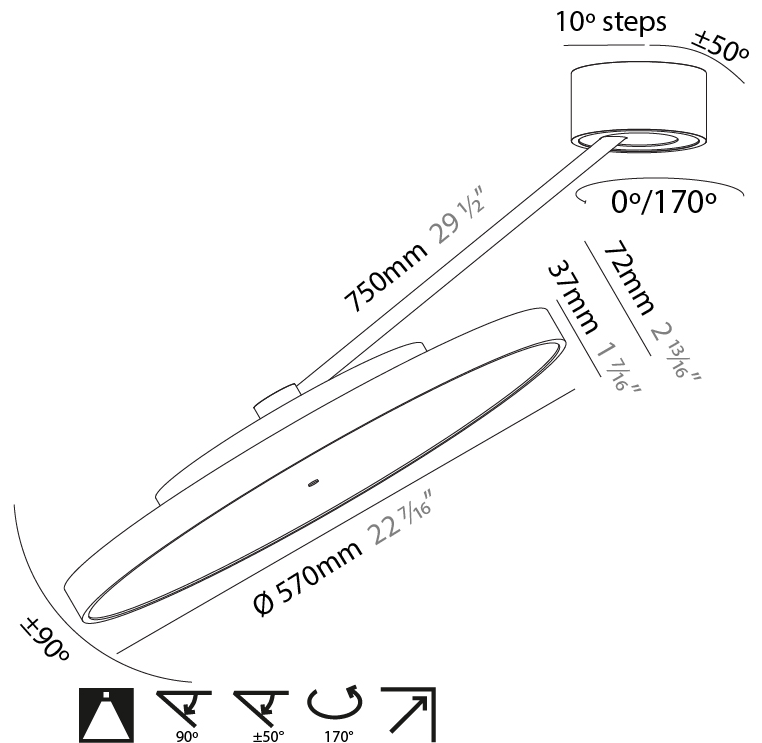

PHYSICAL

Shape: Round
Diameter (mm): 570
Diameter (in): 22 7/16
Height (mm): 72
Height (in): 2 13/16
Max. Overall Height (mm): 870
Max. Overall Height (in): 34 1/4
Extension (mm): 750
Extension (in): 29 1/2
Light Distribution: Adjustable / Direct
Weight (kg): 4.660
Weight (lbs): 10.273
Diffuser: PMMA - Opal / Micro-Prism / Sparkling Secret / Vintage Industrial
Fixture Finish: SSR / BKV / CWI / CRY / HAB / LAG / UFT / ITA / RUA / RUR / MIC / FTG / MYG / TWT / LOD / PUS / FRO / FUP / KIA / POP / BLS / SPG / MEY / GOH / GUM / CHC / COM / ABZ / JAG / OBR / MOS / ROR
Fixture Material: Extruded Aluminum / Steel

ELECTRICAL

Lamp Type: LED (Zhaga Standard)
Input Wattage (W): 49
Dimming: Tri-Mode (Non-Dimming and Phase Dimming (120Vac only) and 0-10V Dimming)
Driver Included: Yes
Driver Location: Integrated
Driver Type: Constant Current - Universal
Driver Class: Class 2
Input Voltage (V): 120 - 277
Constant Current (MA): 350

LED

Color Temperature (*K): 2700 / 3000 / 3500 / 4000
Max. Delivered Lumen (lm): 4978 / 5337 / 5384 / 5494
Nominal Lumen (lm): 6199 / 6646 / 6705 / 6842
CRI: >90 CRI
Lamp Life (hrs): 50000

OPTICAL

Adjustability: Rotational Canopy 170°; Tilting Canopy ±50°; Tilting Head ±90°

RATINGS AND CERTIFICATIONS

Certified By: Certified for North American Standards
IP rating: IP20