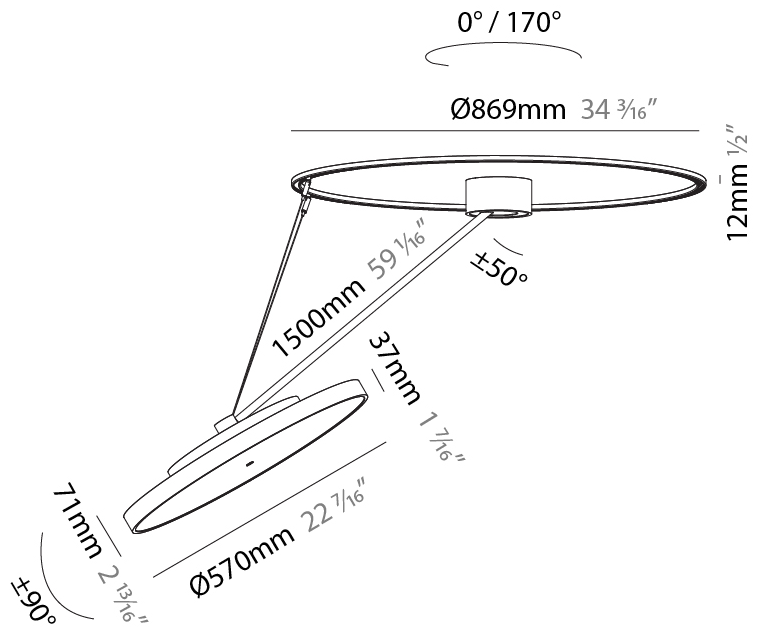

GENERAL

Series: Sign Diva Dancer
Subseries: Sign Diva Dancer
Brand: Prolicht
Division: Architectural
Mounting Type: Suspension
Mounting Location: Ceiling
Subcategory: Pendant

PHYSICAL

Shape: Round
Diameter (mm): 570
Diameter (in): 22 7/16
Height (mm): 1620
Height (in): 63 3/4
Light Distribution: Adjustable / Direct
Weight (kg): 6.0
Weight (lbs): 13.22
Diffuser: PMMA - Opal / Micro-Prism / Sparkling Secret / Vintage Industrial
Fixture Finish: SSR / BKV / CWI / CRY / HAB / LAG / UFT / ITA / RUA / RUR / MIC / FTG / MYG / TWT / LOD / PUS / FRO / FUP / KIA / POP / BLS / SPG / MEY / GOH / GUM / CHC / COM / ABZ / JAG / OBR / MOS / ROR
Fixture Material: Extruded Aluminum / Steel

ELECTRICAL

Lamp Type: LED (Zhaga Standard)
Input Wattage (W): 58.3
Total Output Wattage (W): 46.9
Dimming: Tri-Mode (Non-Dimming and Phase Dimming (120Vac only) and 0-10V Dimming)
Driver Included: Yes
Driver Location: Integrated
Driver Type: Constant Current - Universal
Driver Class: Class 2
Input Voltage (V): 120 - 277
Constant Current (MA): 350

LED

Color Temperature (°K): 3000 / 3500 / 4000
Max. Delivered Lumen (lm): 6120 / 6233 / 6360
CRI: >90 CRI
Lamp Life (hrs): 50000

OPTICAL

Adjustability: Rotational Canopy 170°; Tilting Canopy ±50°; Tilting Head ±90°

RATINGS AND CERTIFICATIONS

Certified By: Certified for North American Standards
IP rating: IP20