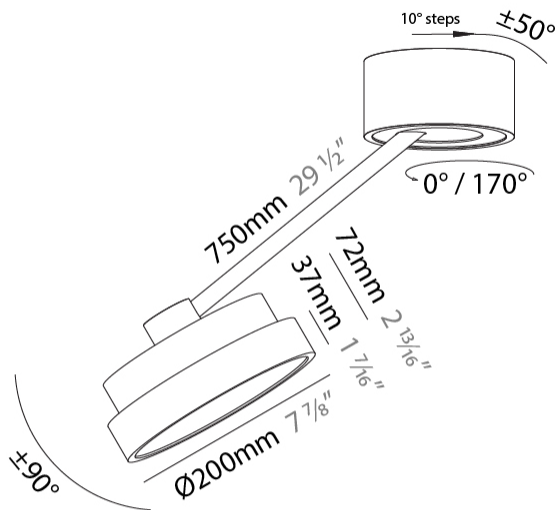

PHYSICAL

Shape: Round
Diameter (mm): 200
Diameter (in): 7 7/8
Height (mm): 72
Height (in): 2 13/16
Max. Overall Height (mm): 870
Max. Overall Height (in): 34 1/4
Extension (mm): 750
Extension (in): 29 1/2
Light Distribution: Adjustable / Direct
Weight (kg): 1.999
Weight (lbs): 4.407
Diffuser: PMMA - Opal / Micro-Prism / Sparkling Secret / Vintage Industrial
Fixture Finish: SSR / BKV / CWI / CRY / HAB / LAG / UFT / ITA / RUA / RUR / MIC / FTG / MYG / TWT / LOD / PUS / FRO / FUP / KIA / POP / BLS / SPG / MEY / GOH / GUM / CHC / COM / ABZ / JAG / OBR / MOS / ROR
Fixture Material: Extruded Aluminum / Steel

ELECTRICAL

Lamp Type: LED (Zhaga Standard)
Input Wattage (W): 10
Dimming: Tri-Mode (Non-Dimming and Phase Dimming (120Vac only) and 0-10V Dimming)
Driver Included: Yes
Driver Location: Integrated
Driver Type: Constant Current - Universal
Driver Class: Class 2
Input Voltage (V): 120 - 277
Constant Current (MA): 350

LED

Color Temperature (*K): 2700 / 3000 / 3500 / 4000
Max. Delivered Lumen (lm): 776 / 830 / 837 / 854
Nominal Lumen (lm): 1280 / 1370 / 1382 / 1410
CRI: >90 CRI
Lamp Life (hrs): 50000

OPTICAL

Adjustability: Rotational Canopy 170°; Tilting Canopy ±50°; Tilting Head ±90°

RATINGS AND CERTIFICATIONS

Certified By: Certified for North American Standards
IP rating: IP20