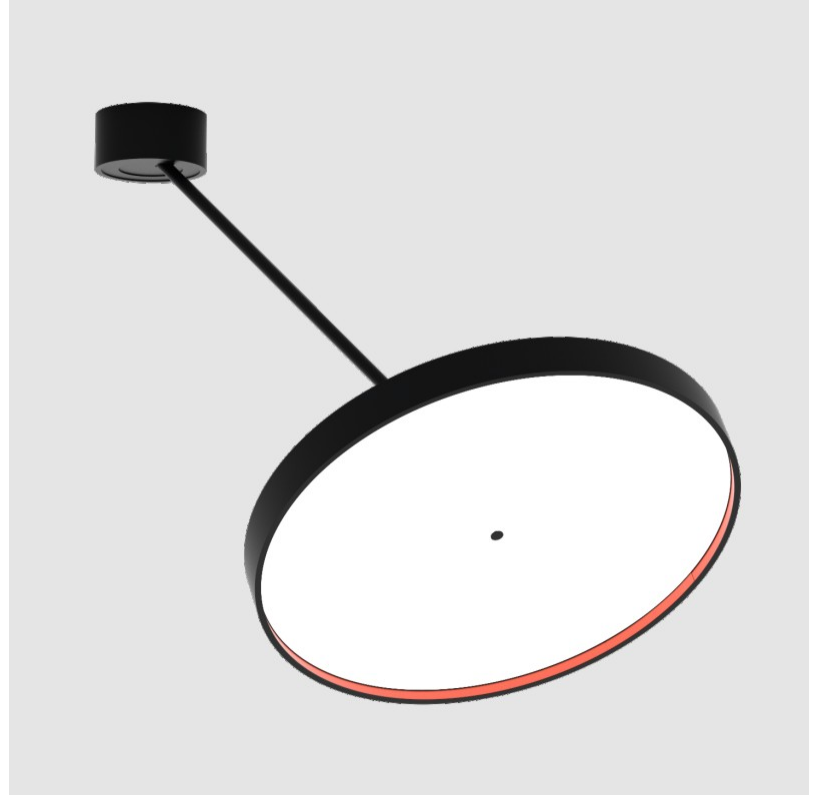

GENERAL

Series: Sign Diva Dancer
Subseries: Sign Diva Dancer Korona
Brand: Prolicht
Division: Architectural
Mounting Type: Suspension
Mounting Location: Ceiling
Subcategory: Pendant

PHYSICAL

Shape: Round
Diameter (mm): 570
Diameter (in): 22 ⁷/₁₆
Height (mm): 870
Depth (mm): 86
Height (in): 34 ¹/₄
Depth (in): 3 ³/₈
Light Distribution: Adjustable / Direct
Weight (kg): 5
Weight (lbs): 11.023
Diffuser: PMMA - Opal / Micro-Prism / Sparkling Secret / Vintage Industrial
Fixture Finish: SSR / BKV / CWI / CRY / HAB / LAG / UFT / ITA / RUA / RUR / MIC / FTG / MYG / TWT / LOD / PUS / FRO / FUP / KIA / POP / BLS / SPG / MEY / GOH / GUM / CHC / COM / ABZ / JAG / OBR / MOS / ROR
Fixture Material: Extruded Aluminum / Steel

ELECTRICAL

Lamp Type: LED (Zhaga Standard)
Input Wattage (W): 52.8
Total Output Wattage (W): 47.52
Dimming: Tri-Mode (Non-Dimming and Phase Dimming (120Vac only) and 0-10V Dimming)
Driver Included: Yes
Driver Location: Integrated
Driver Type: Constant Current - Universal
Driver Class: Class 2
Input Voltage (V): 120 - 277
Constant Current (MA): 350

LED

Color Temperature (*K): 2700 / 3000 / 3500 / 4000
Max. Delivered Lumen (lm): 5060 / 6320 / 6448 / 6580
CRI: >90 CRI
Lamp Life (hrs): 50000

OPTICAL

Adjustability: Rotational Canopy 170°; Tilting Canopy ±50°; Tilting Head ±90°

RATINGS AND CERTIFICATIONS

Certified By: Certified for North American Standards
IP rating: IP20