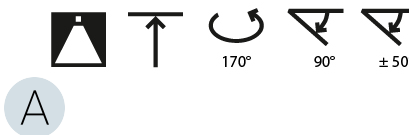

GENERAL

Series: Sign Diva Dancer
Subseries: Sign Diva Dancer
Brand: Prolicht
Division: Architectural
Mounting Type: Suspension
Mounting Location: Ceiling
Subcategory: Pendant

PHYSICAL

Shape: Round
Diameter (mm): 570
Diameter (in): 22 7/16
Height (mm): 1620
Height (in): 63 3/4
Light Distribution: Adjustable / Direct
Weight (kg): 6.0
Weight (lbs): 13.22
Diffuser: PMMA - Opal / Micro-Prism / Sparkling Secret / Vintage Industrial
Fixture Finish: SSR / BKV / CWI / CRY / HAB / LAG / UFT / ITA / RUA / RUR / MIC / FTG / MYG / TWT / LOD / PUS / FRO / FUP / KIA / POP / BLS / SPG / MEY / GOH / GUM / CHC / COM / ABZ / JAG / OBR / MOS / ROR
Fixture Material: Extruded Aluminum / Steel

ELECTRICAL

Lamp Type: LED (Zhaga Standard)
Input Wattage (W): 58.3
Total Output Wattage (W): 46.9
Dimming: Tri-Mode (Non-Dimming and Phase Dimming (120Vac only) and 0-10V Dimming)
Driver Included: Yes
Driver Location: Integrated
Driver Type: Constant Current - Universal
Driver Class: Class 2
Input Voltage (V): 120 - 277
Constant Current (MA): 350

LED

Color Temperature (°K): 3000 / 3500 / 4000
Max. Delivered Lumen (lm): 6120 / 6233 / 6360
CRI: >90 CRI
Lamp Life (hrs): 50000

OPTICAL

Adjustability: Rotational Canopy 170°; Tilting Canopy ±50°; Tilting Head ±90°

RATINGS AND CERTIFICATIONS

Certified By: Certified for North American Standards
IP rating: IP20