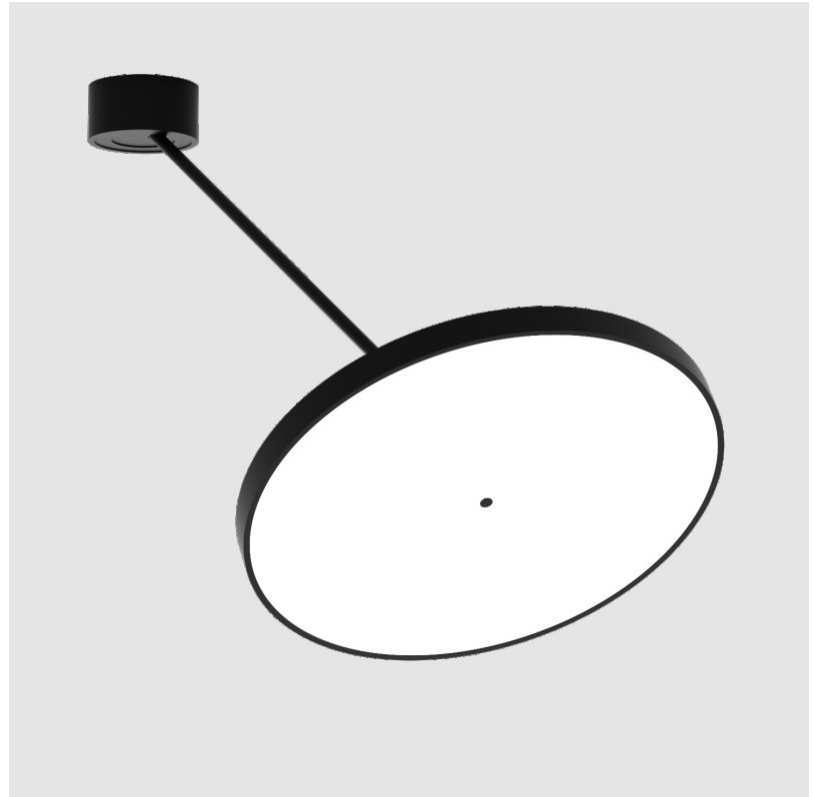

PHYSICAL

Shape: Round
Diameter (mm): 570
Diameter (in): 22 7/16
Height (mm): 72
Height (in): 2 13/16
Max. Overall Height (mm): 870
Max. Overall Height (in): 34 1/4
Extension (mm): 750
Extension (in): 29 1/2
Light Distribution: Adjustable / Direct
Weight (kg): 4.660
Weight (lbs): 10.273
Diffuser: PMMA - Opal / Micro-Prism / Sparkling Secret / Vintage Industrial
Fixture Finish: SSR / BKV / CWI / CRY / HAB / LAG / UFT / ITA / RUA / RUR / MIC / FTG / MYG / TWT / LOD / PUS / FRO / FUP / KIA / POP / BLS / SPG / MEY / GOH / GUM / CHC / COM / ABZ / JAG / OBR / MOS / ROR
Fixture Material: Extruded Aluminum / Steel

ELECTRICAL

Lamp Type: LED (Zhaga Standard)
Input Wattage (W): 49
Dimming: Tri-Mode (Non-Dimming and Phase Dimming (120Vac only) and 0-10V Dimming)
Driver Included: Yes
Driver Location: Integrated
Driver Type: Constant Current - Universal
Driver Class: Class 2
Input Voltage (V): 120 - 277
Constant Current (MA): 350

LED

Color Temperature (*K): 2700 / 3000 / 3500 / 4000
Max. Delivered Lumen (lm): 4978 / 5337 / 5384 / 5494
Nominal Lumen (lm): 6199 / 6646 / 6705 / 6842
CRI: >90 CRI
Lamp Life (hrs): 50000

OPTICAL

Adjustability: Rotational Canopy 170°; Tilting Canopy ±50°; Tilting Head ±90°

RATINGS AND CERTIFICATIONS

Certified By: Certified for North American Standards
IP rating: IP20