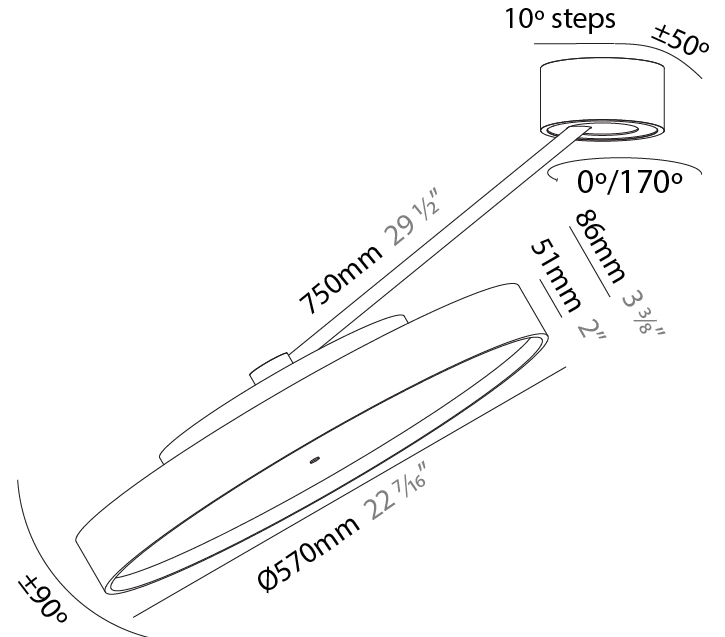

GENERAL

Series: Sign Diva Dancer
Subseries: Sign Diva Dancer Korona
Brand: Prolicht
Division: Architectural
Mounting Type: Suspension
Mounting Location: Ceiling
Subcategory: Pendant

PHYSICAL

Shape: Round
Diameter (mm): 570
Diameter (in): 22 ⁷/₁₆
Height (mm): 870
Depth (mm): 86
Height (in): 34 ¹/₄
Depth (in): 3 ³/₈
Light Distribution: Adjustable / Direct
Weight (kg): 5
Weight (lbs): 11.023
Diffuser: PMMA - Opal / Micro-Prism / Sparkling Secret / Vintage Industrial
Fixture Finish: SSR / BKV / CWI / CRY / HAB / LAG / UFT / ITA / RUA / RUR / MIC / FTG / MYG / TWT / LOD / PUS / FRO / FUP / KIA / POP / BLS / SPG / MEY / GOH / GUM / CHC / COM / ABZ / JAG / OBR / MOS / ROR
Fixture Material: Extruded Aluminum / Steel

ELECTRICAL

Lamp Type: LED (Zhaga Standard)
Input Wattage (W): 52.8
Total Output Wattage (W): 47.52
Dimming: Tri-Mode (Non-Dimming and Phase Dimming (120Vac only) and 0-10V Dimming)
Driver Included: Yes
Driver Location: Integrated
Driver Type: Constant Current - Universal
Driver Class: Class 2
Input Voltage (V): 120 - 277
Constant Current (MA): 350

LED

Color Temperature (*K): 2700 / 3000 / 3500 / 4000
Max. Delivered Lumen (lm): 5060 / 6320 / 6448 / 6580
CRI: >90 CRI
Lamp Life (hrs): 50000

OPTICAL

Adjustability: Rotational Canopy 170°; Tilting Canopy ±50°; Tilting Head ±90°

RATINGS AND CERTIFICATIONS

Certified By: Certified for North American Standards
IP rating: IP20