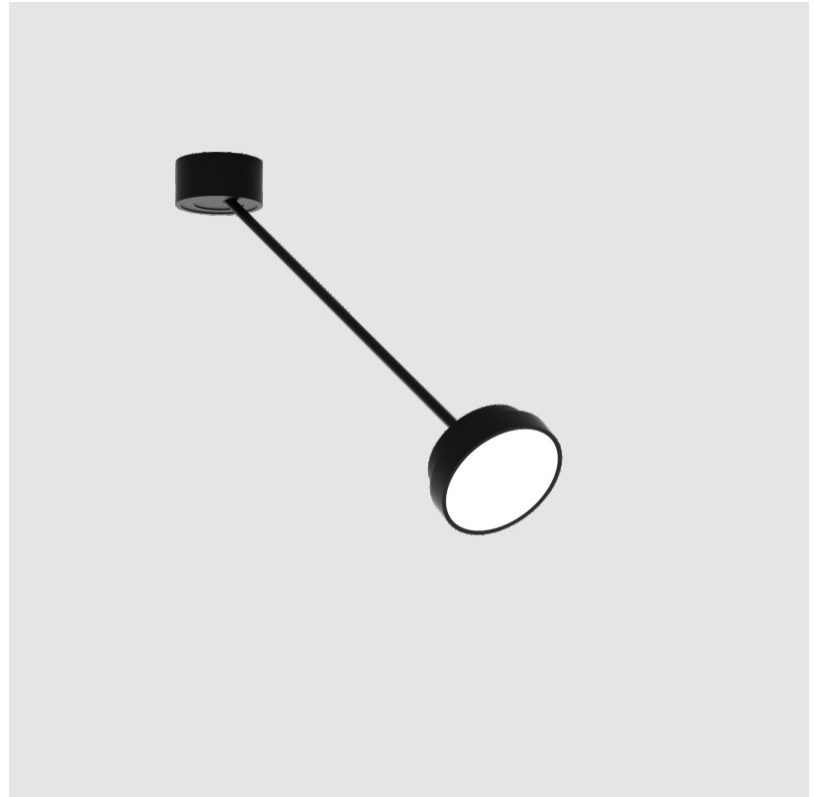

GENERAL

Series: Sign Diva Dancer
Subseries: Sign Diva Dancer Korona
Brand: Prolicht
Division: Architectural
Mounting Type: Suspension
Mounting Location: Ceiling
Subcategory: Pendant

PHYSICAL

Shape: Round
Diameter (mm): 200
Diameter (in): 7 7/8
Height (mm): 870
Depth (mm): 86
Height (in): 34 1/4
Depth (in): 3 3/8
Light Distribution: Adjustable / Direct
Weight (kg): 2.09
Weight (lbs): 4.607

Diffuser: PMMA - Opal / Micro-Prism / Sparkling Secret / Vintage Industrial

Fixture Finish: SSR / BKV / CWI / CRY / HAB / LAG / UFT / ITA / RUA / RUR / MIC / FTG / MYG / TWT / LOD / PUS / FRO / FUP / KIA / POP / BLS / SPG / MEY / GOH / GUM / CHC / COM / ABZ / JAG / OBR / MOS / ROR

Fixture Material: Extruded Aluminum / Steel

ELECTRICAL

Lamp Type: LED (Zhaga Standard)
Input Wattage (W): 11
Total Output Wattage (W): 10
Dimming: Tri-Mode (Non-Dimming and Phase Dimming (120Vac only) and 0-10V Dimming)
Driver Included: Yes
Driver Location: Integrated
Driver Type: Constant Current - Universal
Driver Class: Class 2
Input Voltage (V): 120 - 277
Constant Current (MA): 350

LED

Color Temperature (*K): 2700 / 3000 / 3500 / 4000
Max. Delivered Lumen (lm): 860 / 1080 / 1088 / 1110
CRI: >90 CRI
Lamp Life (hrs): 50000

OPTICAL

Adjustability: Rotational Canopy 170°; Tilting Canopy ±50°; Tilting Head ±90°

RATINGS AND CERTIFICATIONS

Certified By: Certified for North American Standards
IP rating: IP20